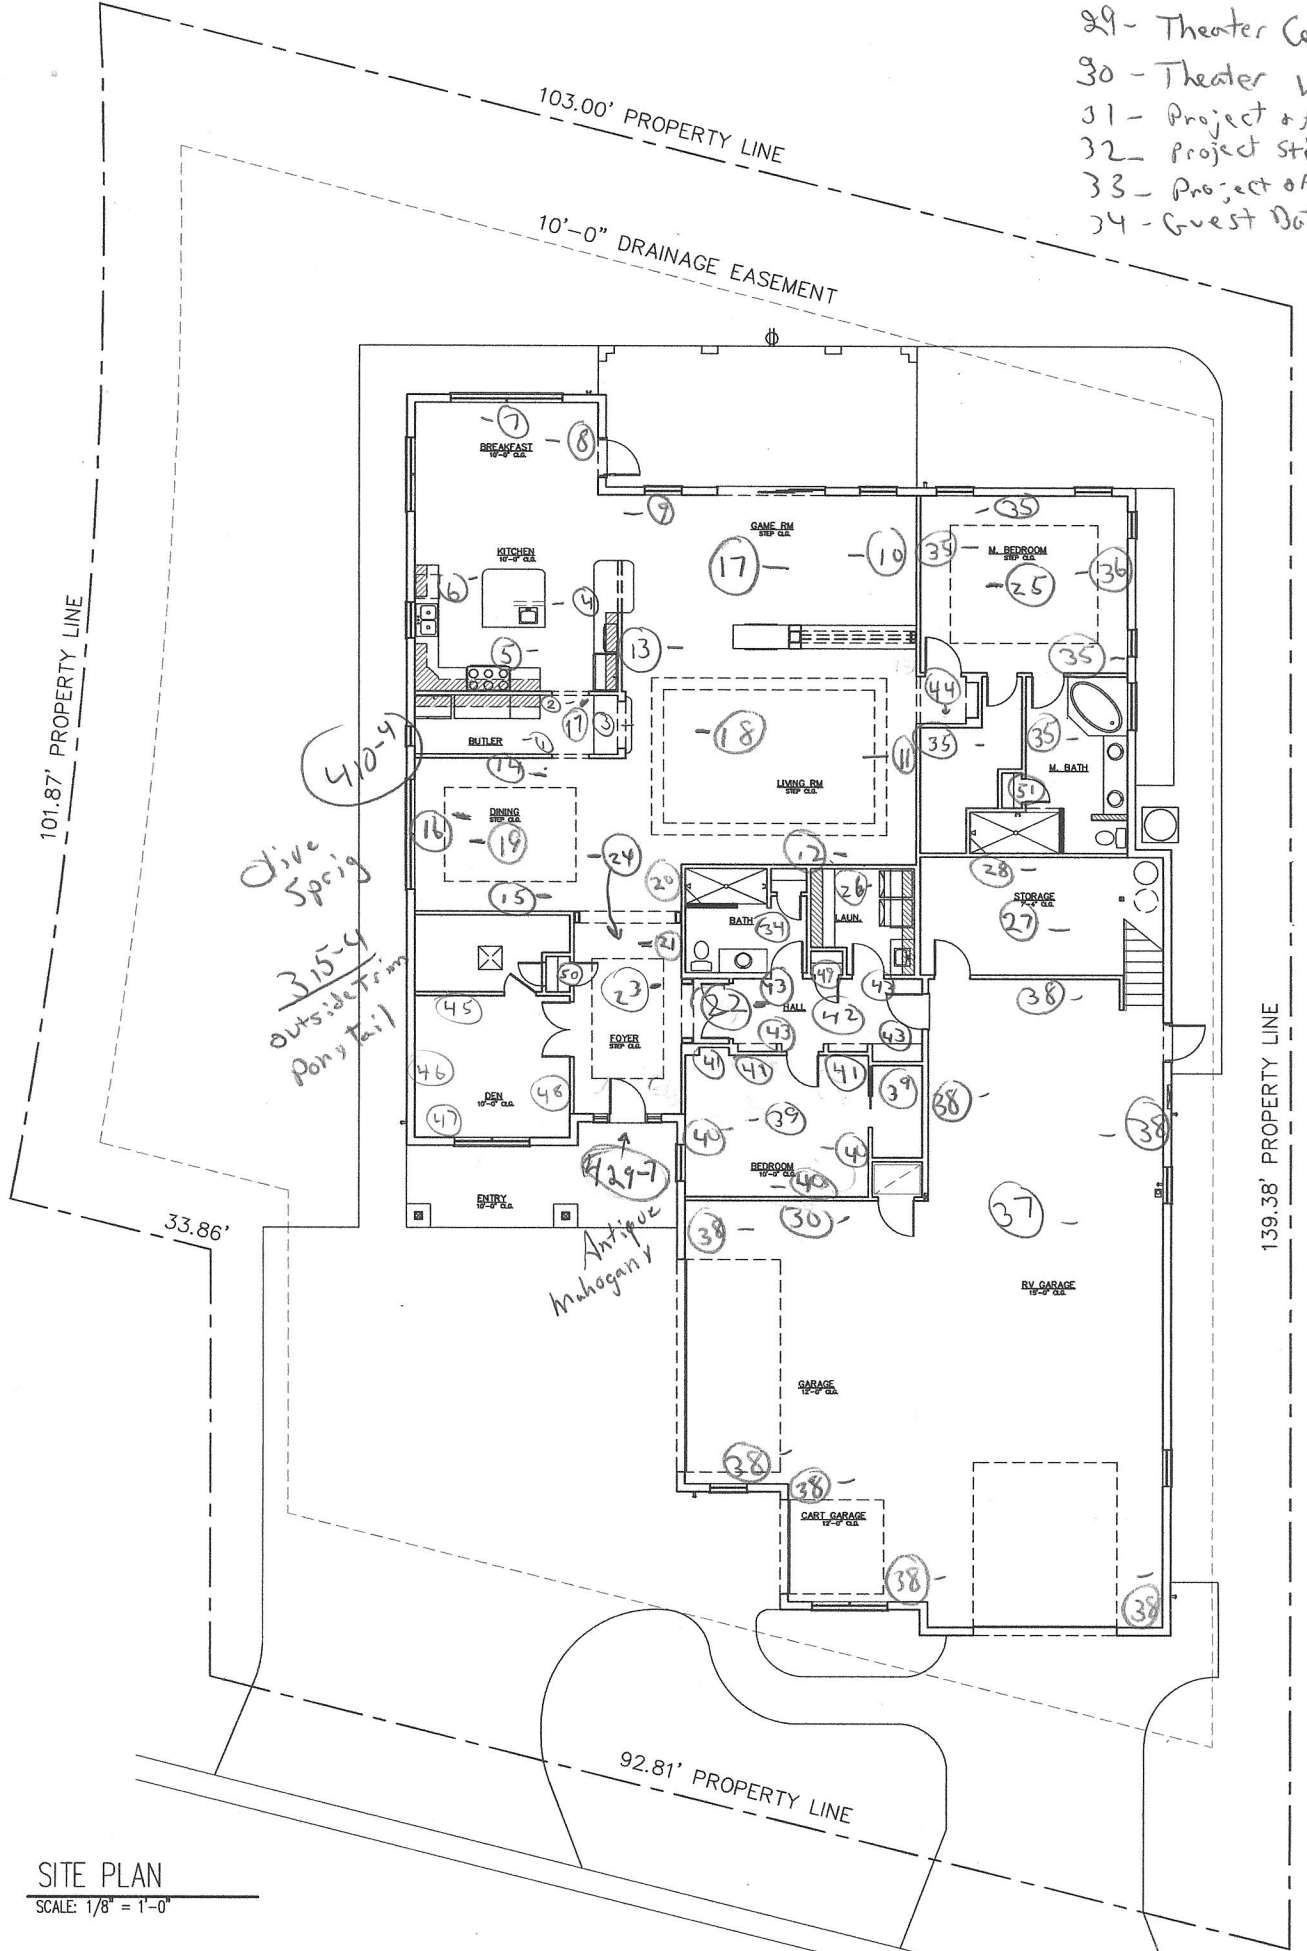

- 29 - Theater Ceiling
- 30 - Theater Walls
- 31 - Project & A/V Ceiling
- 32 - Project Stairwell Wall
- 33 - Project & A/V Walls
- 34 - Guest Bath

410-4
 Olive Sprig
 315-y
 outside trim
 Pony tail

429-1
 Antique Mahogany